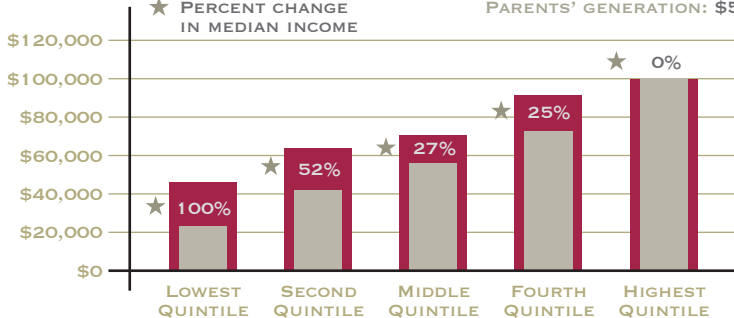

FIGURE 3

**Change in Median Family Income from Parents' to Children's Generation**

(Matched-Pairs, Sorted by Parental Income Group)

- CHILDREN'S GENERATION
- PARENTS' GENERATION
- ★ PERCENT CHANGE IN MEDIAN INCOME

OVERALL MEDIAN INCOME

**CHILDREN'S GENERATION: \$71,900**

**PARENTS' GENERATION: \$55,600**

Median Family Income in Each Income Group (2006 dollars)

Parents' Family Income Group

Source: Tabulations of PSID data on family income averaged over several years.