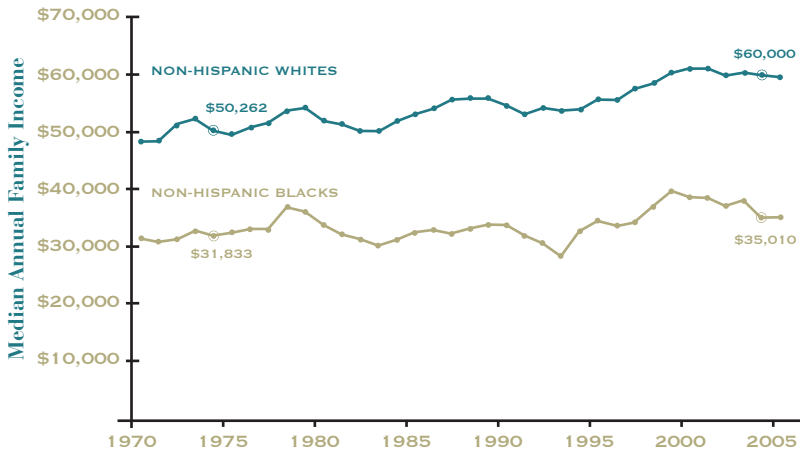

FIGURE 2

Median Family Income of White and Black Adults,
Ages 30-39 (2004 Dollars)

Source: Brookings tabulations of data from the Annual Social and Economic Supplement to the CPS, 1971-2006.