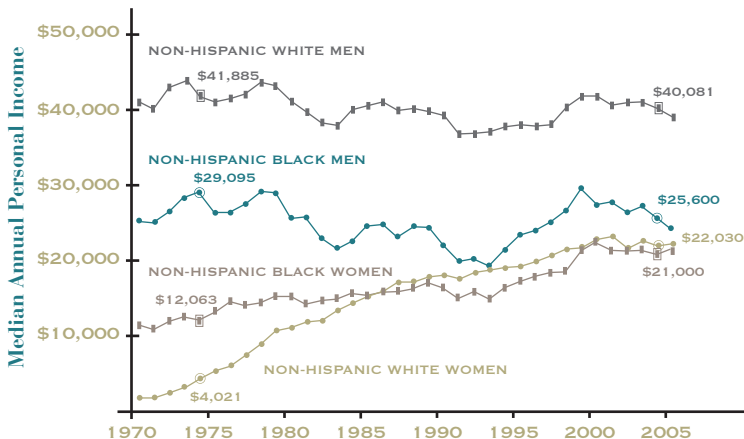

FIGURE 1

**Median Personal Income of White and Black Men and Women Ages 30-39 (2004 Dollars)**

Notes: All men and women ages 30-39, including those with no personal income, are included in these estimates.

Source: Brookings tabulations of data from the Annual Social and Economic Supplement to the CPS, 1971-2006.